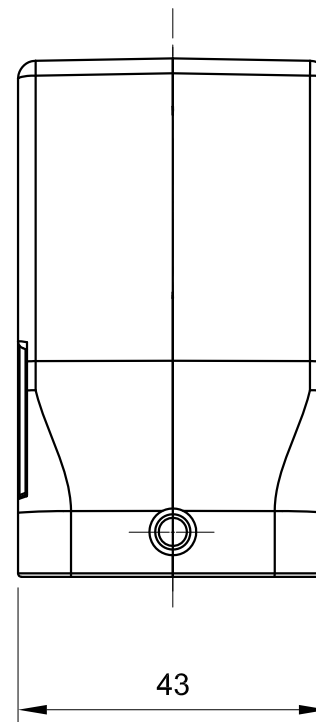

B

B

C

C

D

D

 All Dimensions in mm Original Size DIN A4	Date 2019-10-10	Drawing No. TC4854146	Rev. A00	Scale 1:1
	Part No. 10 14 006 1300	Created by Shuxu Huang	Checked by Yiyi Luo	Page 1/1
 InKonn® InKonn (Suzhou) Electric Technology Co.,Ltd. Type Name HEMCB6-HNE-DP				

1

2

3

4

5

6