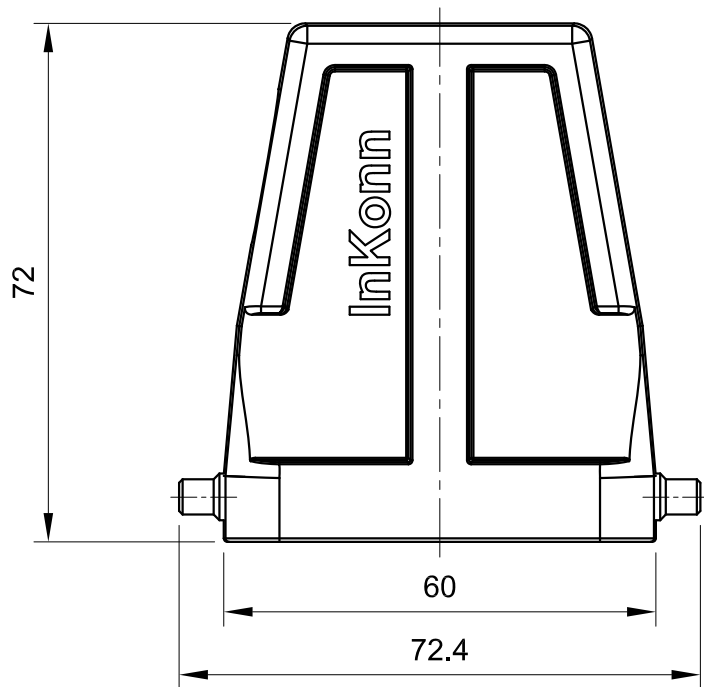

B

B

C

C

D

D

 All Dimensions in mm Original Size DIN A4	Date 2019-10-10	Drawing No. TC4854146	Rev. A00	Scale 1:1
	Part No. 10 14 006 1300	Created by Shuxu Huang	Checked by Yiyi Luo	Page 1/1
 InKonn® InKonn (Suzhou) Electric Technology Co.,Ltd. Type Name HEMCB6-HNE-DP				